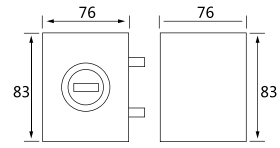

XJ-130K

纯钢精品玻璃门锁系列 / Glass door lock series

材质: 304 不锈钢
Material: 304 stainless steel
适用范围: 适用于办公楼、写字楼、高级会所等玻璃平开门
Applicable to office buildings, office buildings, high-level clubs and other glass flat door
适用门厚: 10-12mm 钢化玻璃
Suited door thickness: 10-12mm glass