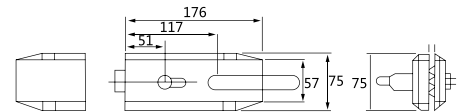

XJ-388D

纯钢精品玻璃门锁系列 / Glass door lock series

材质: 锌合金 / 不锈钢
Material: Zinc alloy / Stainless steel
适用范围: 适用于办公楼、写字楼、高级会所等玻璃平开门
Applicable to office buildings, office buildings, high-level clubs and other glass flat door
适用门厚: 10-12mm 钢化玻璃
Suited door thickness: 10-12mm glass