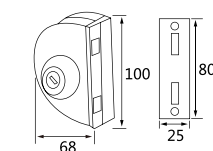

XJ-118D

纯钢精品玻璃门锁系列 / Glass door lock series

材质: 304 不锈钢

Material: 304 stainless steel

适用范围: 适用于办公楼、写字楼、高级会所等玻璃平开门

Applicable to office buildings, office buildings, high-level clubs and other glass flat door

适用门厚: 10-12mm 钢化玻璃

Suited door thickness: 10-12mm glass