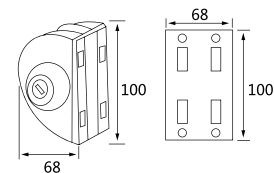

XJ-138B

纯钢精品玻璃门锁系列 / Glass door lock series

材质: 304 不锈钢
Material: 304 stainless steel
适用范围: 适用于办公楼、写字楼、高级会所等玻璃平开门
Applicable to office buildings, office buildings, high-level clubs and other glass flat door
适用门厚: 10-12mm 钢化玻璃
Suited door thickness: 10-12mm glass