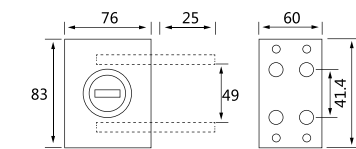

XJ-130D

纯钢精品玻璃门锁系列 / Glass door lock series

材质: 304 不锈钢
Material: 304 stainless steel
适用范围: 适用于办公楼、写字楼、高级会所等玻璃平开门
Applicable to office buildings, office buildings, high-level clubs and other glass flat door
适用门厚: 10-12mm 钢化玻璃
Suited door thickness: 10-12mm glass