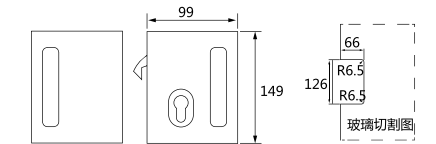

● 镜光 / PSS ● 砂光 / SSS

玻璃门锁安装图 / Glass door lock Installation drawing

XJ-387A

纯钢精品玻璃门锁 / Glass door lock

材质: 304 不锈钢精铸
Material: 304 stainless steel casting
适用范围: 适用于办公楼、写字楼、高级会所等玻璃平开门
Applicable to office buildings, office buildings, high-level clubs and other glass flat door
适用门厚: 10-12mm 钢化玻璃
Suited door thickness: 10-12mm glass