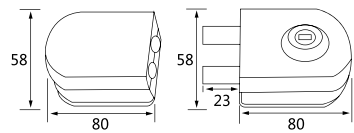

XJ-113A

纯钢精品玻璃门锁系列 / Glass door lock series

材质: 304 不锈钢
Material: 304 stainless steel
适用范围: 适用于办公楼、写字楼、高级会所等玻璃平开门
Applicable to office buildings, office buildings, high-level clubs and other glass flat door
适用门厚: 10-12mm 钢化玻璃
Suited door thickness: 10-12mm glass