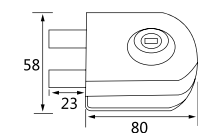

XJ-113B

纯钢精品玻璃门锁系列 / Glass door lock series

材质: 304 不锈钢
Material: 304 stainless steel
适用范围: 适用于办公楼、写字楼、高级会所等玻璃平开门
Applicable to office buildings, office buildings, high-level clubs and other glass flat door
适用门厚: 10-12mm 钢化玻璃
Suited door thickness: 10-12mm glass