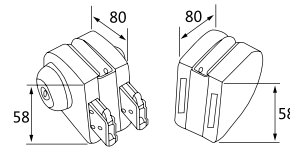

● 镜光 / PSS ● 砂光 / SSS

XJ-132A

纯钢精品玻璃门锁系列 / Glass door lock series

材质: 304 不锈钢
Material: 304 stainless steel
适用范围: 适用于办公楼、写字楼、高级会所等玻璃平开门
Applicable to office buildings, office buildings, high-level clubs and other glass flat door
适用门厚: 10-12mm 钢化玻璃
Suited door thickness: 10-12mm glass