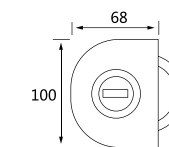

XJ-118H

纯钢精品玻璃门锁系列 / Glass door lock series

材质: 304 不锈钢
Material: 304 stainless steel
适用范围: 适用于办公楼、写字楼、高级会所等玻璃平开门
Applicable to office buildings, office buildings, high-level clubs and other glass flat door
适用门厚: 10-12mm 钢化玻璃
Suited door thickness: 10-12mm glass