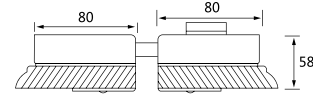

适用门厚: 10-12mm 钢化玻璃

Suited door thickness: 10-12mm glass

● 镜光 / PSS ● 砂光 / SSS

XJ-115G

纯钢精品玻璃门锁系列 / Glass door lock series

材质: 锌合金
 Material: Zinc alloy
 适用范围: 适用于办公楼、写字楼、高级会所等玻璃平开门
 Applicable to office buildings, office buildings, high-level clubs and other glass flat door
 适用门厚: 10-12mm 钢化玻璃
 Suited door thickness: 10-12mm glass