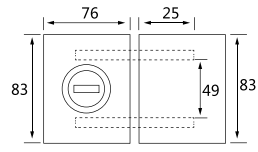

XJ-130G

纯钢精品玻璃门锁系列 / Glass door lock series

材质: 304 不锈钢
Material: 304 stainless steel
适用范围: 适用于办公楼、写字楼、高级会所等玻璃平开门
Applicable to office buildings, office buildings, high-level clubs and other glass flat door
适用门厚: 10-12mm 钢化玻璃
Suited door thickness: 10-12mm glass