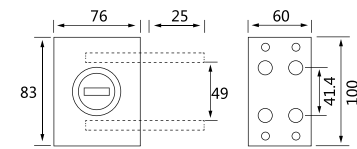

XJ-130B

纯钢精品玻璃门锁系列 / Glass door lock series

材质: 304 不锈钢
Material: 304 stainless steel
适用范围: 适用于办公楼、写字楼、高级会所等玻璃平开门
Applicable to office buildings, office buildings, high-level clubs and other glass flat door
适用门厚: 10-12mm 钢化玻璃
Suited door thickness: 10-12mm glass