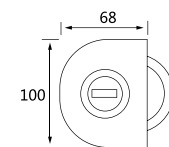

XJ-118F

纯钢精品玻璃门锁系列 / Glass door lock series

材质: 304 不锈钢
Material: 304 stainless steel
适用范围: 适用于办公楼、写字楼、高级会所等玻璃平开门
Applicable to office buildings, office buildings, high-level clubs and other glass flat door
适用门厚: 10-12mm 钢化玻璃
Suited door thickness: 10-12mm glass