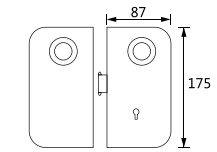

● 镜光 / PSS ● 砂光 / SSS

XJ-389A

纯钢精品玻璃门锁系列 / Glass door lock series

材质: 304 不锈钢
 Material: 304 stainless steel
 适用范围: 适用于办公楼、写字楼、高级会所等玻璃平开门
 Applicable to office buildings, office buildings, high-level clubs and other glass flat door
 适用门厚: 10-12mm 钢化玻璃
 Suited door thickness: 10-12mm glass