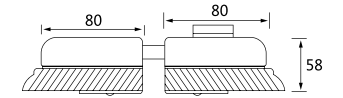

XJ-113G

纯钢精品玻璃门锁系列 / Glass door lock series

材质: 304 不锈钢
Material: 304 stainless steel
适用范围: 适用于办公楼、写字楼、高级会所等玻璃平开门
Applicable to office buildings, office buildings, high-level clubs and other glass flat door
适用门厚: 10-12mm 钢化玻璃
Suited door thickness: 10-12mm glass