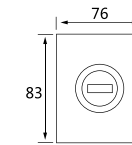

XJ-130J

纯钢精品玻璃门锁系列 / Glass door lock series

材质: 304 不锈钢
Material: 304 stainless steel
适用范围: 适用于办公楼、写字楼、高级会所等玻璃平开门
Applicable to office buildings, office buildings, high-level clubs and other glass flat door
适用门厚: 10-12mm 钢化玻璃
Suited door thickness: 10-12mm glass