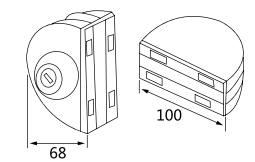

● 镜光 /PSS ● 砂光 /SSS

XJ-128A

纯钢精品玻璃门锁系列 / Glass door lock series

材质: 304 不锈钢
Material: 304 stainless steel
适用范围: 适用于办公楼、写字楼、高级会所等玻璃平开门
Applicable to office buildings, office buildings, high-level clubs and other glass flat door
适用门厚: 10-12mm 钢化玻璃
Suited door thickness: 10-12mm glass