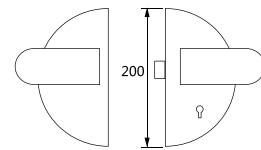

● 镜光 / PSS ● 砂光 / SSS

XJ-360B

纯钢精品玻璃门锁系列 / Glass door lock series

材质: 304 不锈钢
 Material: 304 stainless steel
 适用范围: 适用于办公楼、写字楼、高级会所等玻璃平开门
 Applicable to office buildings, office buildings, high-level clubs and other glass flat door
 适用门厚: 10-12mm 钢化玻璃
 Suited door thickness: 10-12mm glass