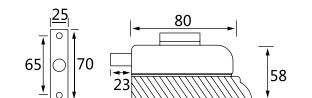

XJ-113H

纯钢精品玻璃门锁系列 / Glass door lock series

材质: 304 不锈钢
Material: 304 stainless steel
适用范围: 适用于办公楼、写字楼、高级会所等玻璃平开门
Applicable to office buildings, office buildings, high-level clubs and other glass flat door
适用门厚: 10-12mm 钢化玻璃
Suited door thickness: 10-12mm glass