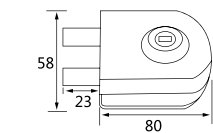

XJ-113D

纯钢精品玻璃门锁系列 / Glass door lock series

材质: 304 不锈钢
Material: 304 stainless steel
适用范围: 适用于办公楼、写字楼、高级会所等玻璃平开门
Applicable to office buildings, office buildings, high-level clubs and other glass flat door
适用门厚: 10-12mm 钢化玻璃
Suited door thickness: 10-12mm glass