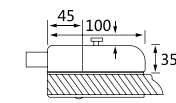

XJ-150A

纯钢精品玻璃门锁系列 / Glass door lock series

材质: 304 不锈钢
Material: 304 stainless steel
适用范围: 适用于办公楼、写字楼、高级会所等玻璃平开门
Applicable to office buildings, office buildings, high-level clubs and other glass flat door
适用门厚: 10-12mm 钢化玻璃
Suited door thickness: 10-12mm glass