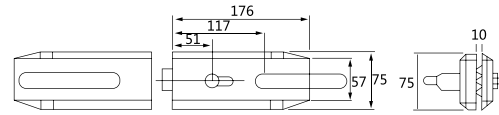

● 镜光 / PSS ● 砂光 / SSS

XJ-388C

纯钢精品玻璃门锁系列 / Glass door lock series

材质: 锌合金 / 不锈钢
Material: Zinc alloy / Stainless steel
适用范围: 适用于办公楼、写字楼、高级会所等玻璃平开门
Applicable to office buildings, office buildings, high-level clubs and other glass flat door
适用门厚: 10-12mm 钢化玻璃
Suited door thickness: 10-12mm glass