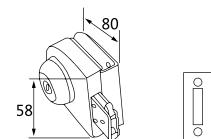

Applicable to office buildings, office buildings, high-level clubs and other glass flat door

适用门厚: 10-12mm 钢化玻璃

Suited door thickness: 10-12mm glass

● 镜光 / PSS ● 砂光 / SSS

**XJ-132F**

材质: 304 不锈钢
Material: 304 stainless steel
适用范围: 适用于办公楼、写字楼、高级会所等玻璃平开门
Applicable to office buildings, office buildings, high-level clubs and other glass flat door
适用门厚: 10-12mm 钢化玻璃
Suited door thickness: 10-12mm glass