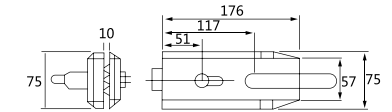

● 镜光 / PSS ● 砂光 / SSS

背面

XJ-388A

纯钢精品玻璃门锁系列 / Glass door lock series

材质: 锌合金 / 不锈钢
Material: Zinc alloy / Stainless steel
适用范围: 适用于办公楼、写字楼、高级会所等玻璃平开门
Applicable to office buildings, office buildings, high-level clubs and other glass flat door
适用门厚: 10-12mm 钢化玻璃
Suited door thickness: 10-12mm glass