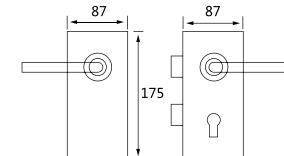

XJ-338C

纯钢精品玻璃门锁系列 / Glass door lock series

材质: 304 不锈钢
Material: 304 stainless steel
适用范围: 适用于办公楼、写字楼、高级会所等玻璃平开门
Applicable to office buildings, office buildings, high-level clubs and other glass flat door
适用门厚: 10-12mm 钢化玻璃
Suited door thickness: 10-12mm glass