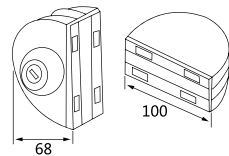

● 镜光 / PSS ● 砂光 / SSS

XJ-138A

纯钢精品玻璃门锁系列 / Glass door lock series

材质: 304 不锈钢
Material: 304 stainless steel
适用范围: 适用于办公楼、写字楼、高级会所等玻璃平开门
Applicable to office buildings, office buildings, high-level clubs and other glass flat door
适用门厚: 10-12mm 钢化玻璃
Suited door thickness: 10-12mm glass