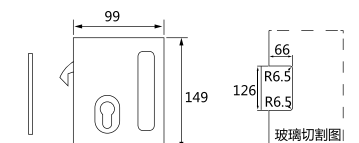

XJ-387B

纯钢精品玻璃门锁 / Glass door lock

材质: 304 不锈钢精铸
Material: 304 stainless steel casting
适用范围: 适用于办公楼、写字楼、高级会所等玻璃平开门
Applicable to office buildings, office buildings, high-level clubs and other glass flat door
适用门厚: 10-12mm 钢化玻璃
Suited door thickness: 10-12mm glass

● 镜光 / PSS   ● 砂光 / SSS