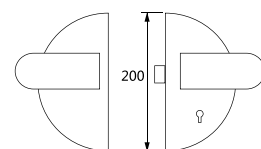

XJ-360A

纯钢精品玻璃门锁系列 / Glass door lock series

材质: 304 不锈钢
Material: 304 stainless steel
适用范围: 适用于办公楼、写字楼、高级会所等玻璃平开门
Applicable to office buildings, office buildings, high-level clubs and other glass flat door
适用门厚: 10-12mm 钢化玻璃
Suited door thickness: 10-12mm glass