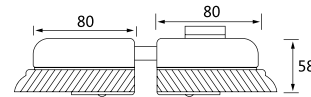

● 镜光 / PSS ● 砂光 / SSS

XJ-113E

纯钢精品玻璃门锁系列 / Glass door lock series

材质: 304 不锈钢
Material: 304 stainless steel
适用范围: 适用于办公楼、写字楼、高级会所等玻璃平开门
Applicable to office buildings, office buildings, high-level clubs and other glass flat door
适用门厚: 10-12mm 钢化玻璃
Suited door thickness: 10-12mm glass