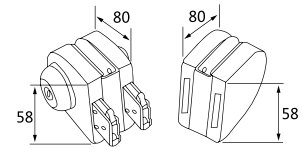

XJ-132C

纯钢精品玻璃门锁系列 / Glass door lock series

材质: 304 不锈钢
Material: 304 stainless steel
适用范围: 适用于办公楼、写字楼、高级会所等玻璃平开门
Applicable to office buildings, office buildings, high-level clubs and other glass flat door
适用门厚: 10-12mm 钢化玻璃
Suited door thickness: 10-12mm glass