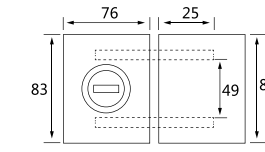

XJ-130C

纯钢精品玻璃门锁系列 / Glass door lock series

材质: 304 不锈钢
Material: 304 stainless steel
适用范围: 适用于办公楼、写字楼、高级会所等玻璃平开门
Applicable to office buildings, office buildings, high-level clubs and other glass flat door
适用门厚: 10-12mm 钢化玻璃
Suited door thickness: 10-12mm glass