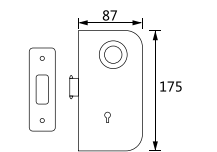

XJ-389B

纯钢精品玻璃门锁系列 / Glass door lock series

材质: 304 不锈钢
Material: 304 stainless steel
适用范围: 适用于办公楼、写字楼、高级会所等玻璃平开门
Applicable to office buildings, office buildings, high-level clubs and other glass flat door
适用门厚: 10-12mm 钢化玻璃
Suited door thickness: 10-12mm glass