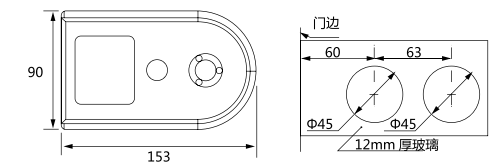

XJ-398C

玻璃密码门锁
Glass cipher door lock

材质: 锌合金
Material: Zinc alloy
适用范围: 适用于办公楼 / 写字楼 / 会所等玻璃平开门
Applicable to office buildings, office buildings, high-level clubs and other glass flat door
适用门厚: 10-12mm 钢化玻璃
Suited door thickness: 10-12mm glass

● 镜光 / PSS   ● 砂光 / SSS