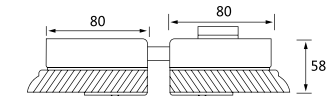

● 镜光 / PSS ● 砂光 / SSS

XJ-115H

纯钢精品玻璃门锁系列 / Glass door lock series

材质: 锌合金
 Material: Zinc alloy
 适用范围: 适用于办公楼、写字楼、高级会所等玻璃平开门
 Applicable to office buildings, office buildings, high-level clubs and other glass flat door
 适用门厚: 10-12mm 钢化玻璃
 Suited door thickness: 10-12mm glass