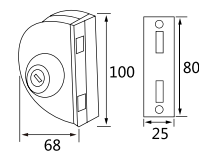

材质: 304 不锈钢

Material: 304 stainless steel

适用范围: 适用于办公楼、写字楼、高级会所等玻璃平开门

Applicable to office buildings, office buildings, high-level clubs and other glass flat door

适用门厚: 10-12mm 钢化玻璃

Suited door thickness: 10-12mm glass