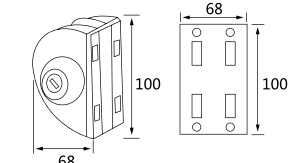

XJ-128B

纯钢精品玻璃门锁系列 / Glass door lock series

材质: 304 不锈钢
Material: 304 stainless steel
适用范围: 适用于办公楼、写字楼、高级会所等玻璃平开门
Applicable to office buildings, office buildings, high-level clubs and other glass flat door
适用门厚: 10-12mm 钢化玻璃
Suited door thickness: 10-12mm glass