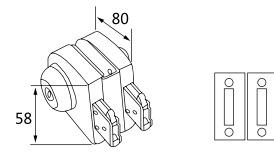

XJ-132B

纯钢精品玻璃门锁系列 / Glass door lock series

材质: 304 不锈钢
Material: 304 stainless steel
适用范围: 适用于办公楼、写字楼、高级会所等玻璃平开门
Applicable to office buildings, office buildings, high-level clubs and other glass flat door
适用门厚: 10-12mm 钢化玻璃
Suited door thickness: 10-12mm glass