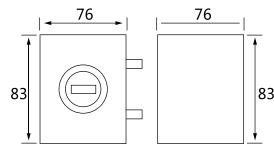

● 镜光 / PSS ● 砂光 / SSS

XJ-130I

纯钢精品玻璃门锁系列 / Glass door lock series

材质: 304 不锈钢
Material: 304 stainless steel
适用范围: 适用于办公楼、写字楼、高级会所等玻璃平开门
Applicable to office buildings, office buildings, high-level clubs and other glass flat door
适用门厚: 10-12mm 钢化玻璃
Suited door thickness: 10-12mm glass