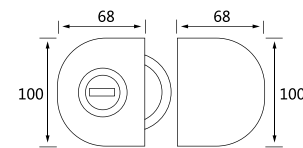

适用门厚: 10-12mm 钢化玻璃

Suited door thickness: 10-12mm glass

● 镜光 / PSS ● 砂光 / SSS

XJ-118E

纯钢精品玻璃门锁系列 / Glass door lock series

材质: 304 不锈钢
Material: 304 stainless steel
适用范围: 适用于办公楼、写字楼、高级会所等玻璃平开门
Applicable to office buildings, office buildings, high-level clubs and other glass flat door
适用门厚: 10-12mm 钢化玻璃
Suited door thickness: 10-12mm glass