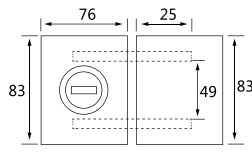

XJ-130E

纯钢精品玻璃门锁系列 / Glass door lock series

材质: 304 不锈钢
Material: 304 stainless steel
适用范围: 适用于办公楼、写字楼、高级会所等玻璃平开门
Applicable to office buildings, office buildings, high-level clubs and other glass flat door
适用门厚: 10-12mm 钢化玻璃
Suited door thickness: 10-12mm glass