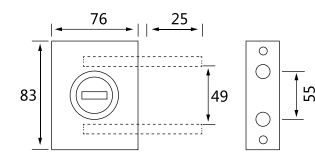

XJ-130F

纯钢精品玻璃门锁系列 / Glass door lock series

材质: 304 不锈钢
Material: 304 stainless steel
适用范围: 适用于办公楼、写字楼、高级会所等玻璃平开门
Applicable to office buildings, office buildings, high-level clubs and other glass flat door
适用门厚: 10-12mm 钢化玻璃
Suited door thickness: 10-12mm glass