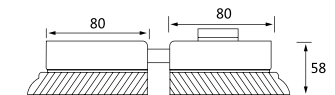

XJ-116H

纯钢精品玻璃门锁系列 / Glass door lock series

材质: 304 不锈钢
Material: 304 stainless steel
适用范围: 适用于办公楼、写字楼、高级会所等玻璃平开门
Applicable to office buildings, office buildings, high-level clubs and other glass flat door
适用门厚: 10-12mm 钢化玻璃
Suited door thickness: 10-12mm glass