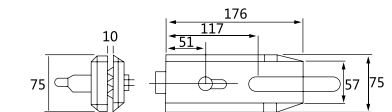

● 镜光 / PSS ● 砂光 / SSS

背面

XJ-388B

纯钢精品玻璃门锁系列 / Glass door lock series

材质: 锌合金 / 不锈钢
Material: Zinc alloy / Stainless steel
适用范围: 适用于办公楼、写字楼、高级会所等玻璃平开门
Applicable to office buildings, office buildings, high-level clubs and other glass flat door
适用门厚: 10-12mm 钢化玻璃
Suited door thickness: 10-12mm glass