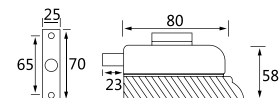

XJ-113F

纯钢精品玻璃门锁系列 / Glass door lock series

材质: 304 不锈钢
Material: 304 stainless steel
适用范围: 适用于办公楼、写字楼、高级会所等玻璃平开门
Applicable to office buildings, office buildings, high-level clubs and other glass flat door
适用门厚: 10-12mm 钢化玻璃
Suited door thickness: 10-12mm glass