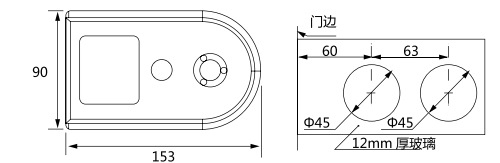

一指掌控 智享未来

WISDOM TO ENJOY
THE FUTURE

ONE FINGER CONTROL

XJ-398A

玻璃指纹门锁
Glass fingerprint door lock

材质: 锌合金
 Material: Zinc alloy
 适用范围: 适用于办公楼 / 写字楼 / 会所等玻璃平开门
 Applicable to office buildings, office buildings, high-level clubs and other glass flat door
 适用门厚: 10-12mm 钢化玻璃
 Suited door thickness: 10-12mm glass