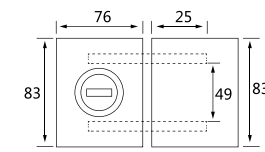

● 镜光 / PSS ● 砂光 / SSS

XJ-130A

纯钢精品玻璃门锁系列 / Glass door lock series

材质: 304 不锈钢
Material: 304 stainless steel
适用范围: 适用于办公楼、写字楼、高级会所等玻璃平开门
Applicable to office buildings, office buildings, high-level clubs and other glass flat door
适用门厚: 10-12mm 钢化玻璃
Suited door thickness: 10-12mm glass