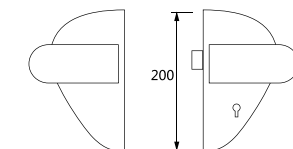

XJ-361A

纯钢精品玻璃门锁系列 / Glass door lock series

材质: 304 不锈钢
Material: 304 stainless steel
适用范围: 适用于办公楼、写字楼、高级会所等玻璃平开门
Applicable to office buildings, office buildings, high-level clubs and other glass flat door
适用门厚: 10-12mm 钢化玻璃
Suited door thickness: 10-12mm glass