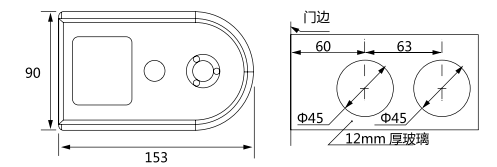

XJ-398D

玻璃密码门锁
Glass cipher door lock

材质: 锌合金
Material: Zinc alloy
适用范围: 适用于办公楼 / 写字楼 / 会所等玻璃平开门
Applicable to office buildings, office buildings, high-level clubs and other glass flat door
适用门厚: 10-12mm 钢化玻璃
Suited door thickness: 10-12mm glass