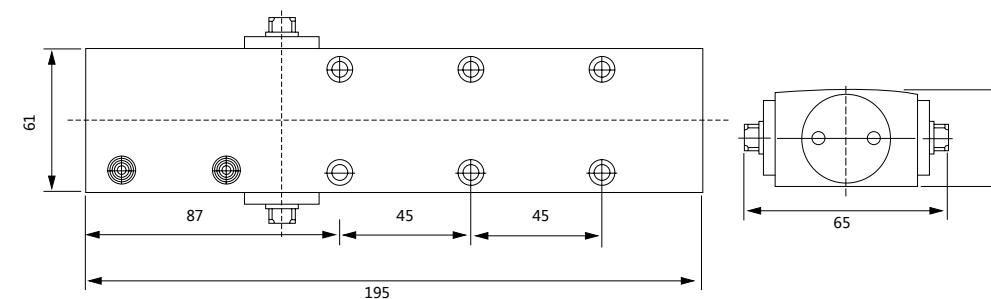

XJ-063

液压式闭门器
Hydraulic door closers

最大门宽 /Maximun door width: ≤ 1100mm
适用门重 /Maximun door width: 40-60kg
调速控制 /Maximun door width: 两端调速
最大开启角度 /Maximun door width: 180°
使用寿命 /Useful: > 50 万次 (times)
符合国家 QB/T2698-2005 闭门器作业标准
Accord with national QB/T2698-2005 standard
定位功能: 定位与不定位可选
Orienting function:

XJ-1600

液压式闭门器
Hydraulic door closers

最大门宽 /Maximun door width: ≤ 1100mm
适用门重 /Maximun door width: 45-65kg
调速控制 /Maximun door width: 两端调速
最大开启角度 /Maximun door width: 180°
使用寿命 /Useful: > 50 万次 (times)
符合国家 QB/T2698-2005 闭门器作业标准
Accord with national QB/T2698-2005 standard
定位功能: 定位与不定位可选
Orienting function:

XJ-1500

液压式闭门器
Hydraulic door closers

最大门宽 /Maximun door width: ≤ 1100mm
适用门重 /Maximun door width: 45-65kg
调速控制 /Maximun door width: 两端调速
最大开启角度 /Maximun door width: 180°
使用寿命 /Useful: > 50 万次 (times)
符合国家 QB/T2698-2005 闭门器作业标准
Accord with national QB/T2698-2005 standard
定位功能: 定位与不定位可选
Orienting function:

适用于最大门扇度为 1100mm 的单向开启门。

精密进口密封圈，防止漏油。

优质压铸铝合金机体，以二层光亮漆保护。

两个液压阀立控制两段闭门速度，作 180 度全液压控制。

二段速度调节，可定制 90-160 度任意定位功能。

既可按常规方式安装在门板上，也可安装在门框上。

标准颜色：金色、银色、古铜色可根据客户要求定做颜色。

Apply to the maximum door fan degree 1100mm of one-way opening door.

Precision inlet sealing ring to prevent oil leakage.

High quality die-casting aluminum alloy body, with the second layer bright paint protection.

The two hydraulic valves control the closed speed of the two sections, and the total hydraulic control is 180 degrees.

The two speed adjustment can be customized to 90-160 degree arbitrary positioning function.

It can be installed on the door panel as usual, or it can be installed on the door frame.

Standard color: gold, silver and bronze can be customized according to customer's requirements.

尺寸图 /Size: