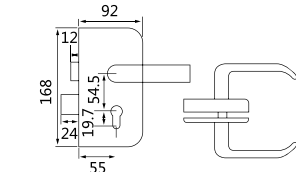

XJ-358A

玻璃门锁 / Glass Door Lock

材质: 锌合金
Material: Zinc alloy
适用范围: 适用于办公楼、写字楼、高级会所等玻璃平开门
Applicable to office buildings, office buildings, high-level clubs and other glass flat door
适用门厚: 10-12mm 钢化玻璃
Suited door thickness: 10-12mm glass