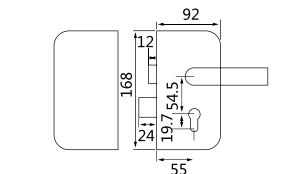

XJ-358B

玻璃门锁 / Glass Door Lock

材质: 锌合金
Material: Zinc alloy
适用范围: 适用于办公楼、写字楼、高级会所等玻璃平开门
Applicable to office buildings, office buildings, high-level clubs and other glass flat door
适用门厚: 10-12mm 钢化玻璃
Suited door thickness: 10-12mm glass