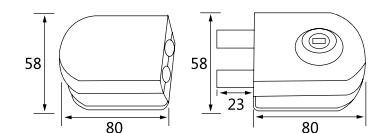

XJ-113C

纯钢精品玻璃门锁系列 / Glass door lock series

材质: 304 不锈钢
Material: 304 stainless steel
适用范围: 适用于办公楼、写字楼、高级会所等玻璃平开门
Applicable to office buildings, office buildings, high-level clubs and other glass flat door
适用门厚: 10-12mm 钢化玻璃
Suited door thickness: 10-12mm glass