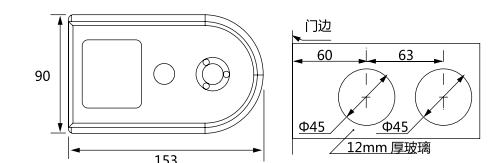

XJ-398B

玻璃指纹门锁
Glass fingerprint door lock

材质: 锌合金
Material: Zinc alloy
适用范围: 适用于办公楼 / 写字楼 / 会所等玻璃平开门
Applicable to office buildings, office buildings, high-level clubs and other glass flat door
适用门厚: 10-12mm 钢化玻璃
Suited door thickness: 10-12mm glass