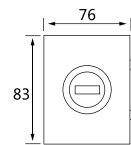

XJ-130L

纯钢精品玻璃门锁系列 / Glass door lock series

材质: 304 不锈钢
Material: 304 stainless steel
适用范围: 适用于办公楼、写字楼、高级会所等玻璃平开门
Applicable to office buildings, office buildings, high-level clubs and other glass flat door
适用门厚: 10-12mm 钢化玻璃
Suited door thickness: 10-12mm glass