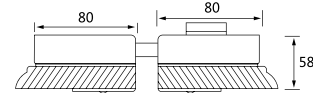

XJ-116G

纯钢精品玻璃门锁系列 / Glass door lock series

材质: 304 不锈钢
Material: 304 stainless steel
适用范围: 适用于办公楼、写字楼、高级会所等玻璃平开门
Applicable to office buildings, office buildings, high-level clubs and other glass flat door
适用门厚: 10-12mm 钢化玻璃
Suited door thickness: 10-12mm glass

● 镜光 / PSS   ● 砂光 / SSS