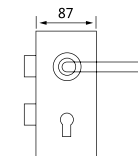

XJ-338A

纯钢精品玻璃门锁系列 / Glass door lock series

材质: 304 不锈钢
Material: 304 stainless steel
适用范围: 适用于办公楼、写字楼、高级会所等玻璃平开门
Applicable to office buildings, office buildings, high-level clubs and other glass flat door
适用门厚: 10-12mm 钢化玻璃
Suited door thickness: 10-12mm glass