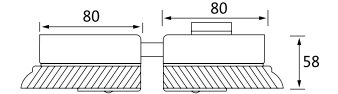

XJ-150B

纯钢精品玻璃门锁系列 / Glass door lock series

材质: 锌合金 + 不锈钢 + ABS
Material: Zinc alloy + Stainless steel + ABS
适用范围: 适用于办公楼、写字楼、高级会所等玻璃平开门
Applicable to office buildings, office buildings, high-level clubs and other glass flat door
适用门厚: 10-12mm 钢化玻璃
Suited door thickness: 10-12mm glass