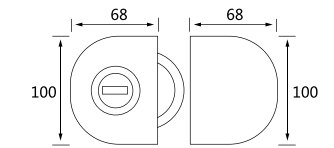

XJ-118G

纯钢精品玻璃门锁系列 / Glass door lock series

材质: 304 不锈钢
Material: 304 stainless steel
适用范围: 适用于办公楼、写字楼、高级会所等玻璃平开门
Applicable to office buildings, office buildings, high-level clubs and other glass flat door
适用门厚: 10-12mm 钢化玻璃
Suited door thickness: 10-12mm glass