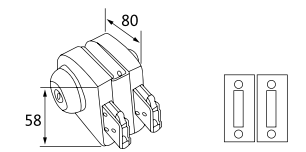

XJ-132D

纯钢精品玻璃门锁系列 / Glass door lock series

材质: 304 不锈钢
Material: 304 stainless steel
适用范围: 适用于办公楼、写字楼、高级会所等玻璃平开门
Applicable to office buildings, office buildings, high-level clubs and other glass flat door
适用门厚: 10-12mm 钢化玻璃
Suited door thickness: 10-12mm glass