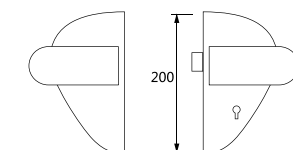

XJ-361B

纯钢精品玻璃门锁系列 / Glass door lock series

材质: 304 不锈钢
Material: 304 stainless steel
适用范围: 适用于办公楼、写字楼、高级会所等玻璃平开门
Applicable to office buildings, office buildings, high-level clubs and other glass flat door
适用门厚: 10-12mm 钢化玻璃
Suited door thickness: 10-12mm glass