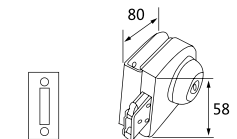

适用门厚: 10-12mm 钢化玻璃

Suited door thickness: 10-12mm glass

● 镜光 / PSS ● 砂光 / SSS

XJ-115G

纯钢精品玻璃门锁系列 / Glass door lock series

材质: 锌合金
 Material: Zinc alloy
 适用范围: 适用于办公楼、写字楼、高级会所等玻璃平开门
 Applicable to office buildings, office buildings, high-level clubs and other glass flat door
 适用门厚: 10-12mm 钢化玻璃
 Suited door thickness: 10-12mm glass