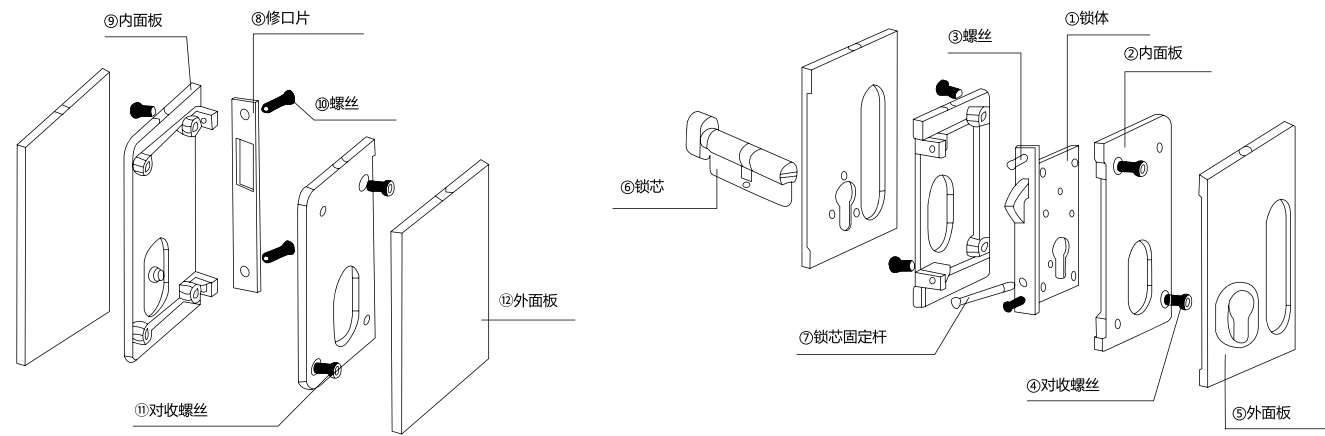

● 镜光 / PSS ● 砂光 / SSS

XJ-389B

纯钢精品玻璃门锁系列 / Glass door lock series

材质: 304 不锈钢
 Material: 304 stainless steel
 适用范围: 适用于办公楼、写字楼、高级会所等玻璃平开门
 Applicable to office buildings, office buildings, high-level clubs and other glass flat door
 适用门厚: 10-12mm 钢化玻璃
 Suited door thickness: 10-12mm glass

● 镜光 / PSS ● 砂光 / SSS

玻璃门锁安装图 / Glass door lock Installation drawing

XJ-387A

纯钢精品玻璃门锁 / Glass door lock

材质: 304 不锈钢精铸
Material: 304 stainless steel casting
适用范围: 适用于办公楼、写字楼、高级会所等玻璃平开门
Applicable to office buildings, office buildings, high-level clubs and other glass flat door
适用门厚: 10-12mm 钢化玻璃
Suited door thickness: 10-12mm glass