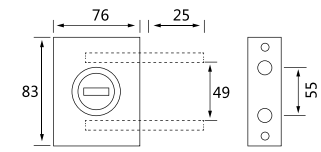

XJ-130H

纯钢精品玻璃门锁系列 / Glass door lock series

材质: 304 不锈钢
Material: 304 stainless steel
适用范围: 适用于办公楼、写字楼、高级会所等玻璃平开门
Applicable to office buildings, office buildings, high-level clubs and other glass flat door
适用门厚: 10-12mm 钢化玻璃
Suited door thickness: 10-12mm glass