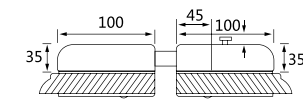

XJ-150B

纯钢精品玻璃门锁系列 / Glass door lock series

材质: 304 不锈钢
Material: 304 stainless steel
适用范围: 适用于办公楼、写字楼、高级会所等玻璃平开门
Applicable to office buildings, office buildings, high-level clubs and other glass flat door
适用门厚: 10-12mm 钢化玻璃
Suited door thickness: 10-12mm glass